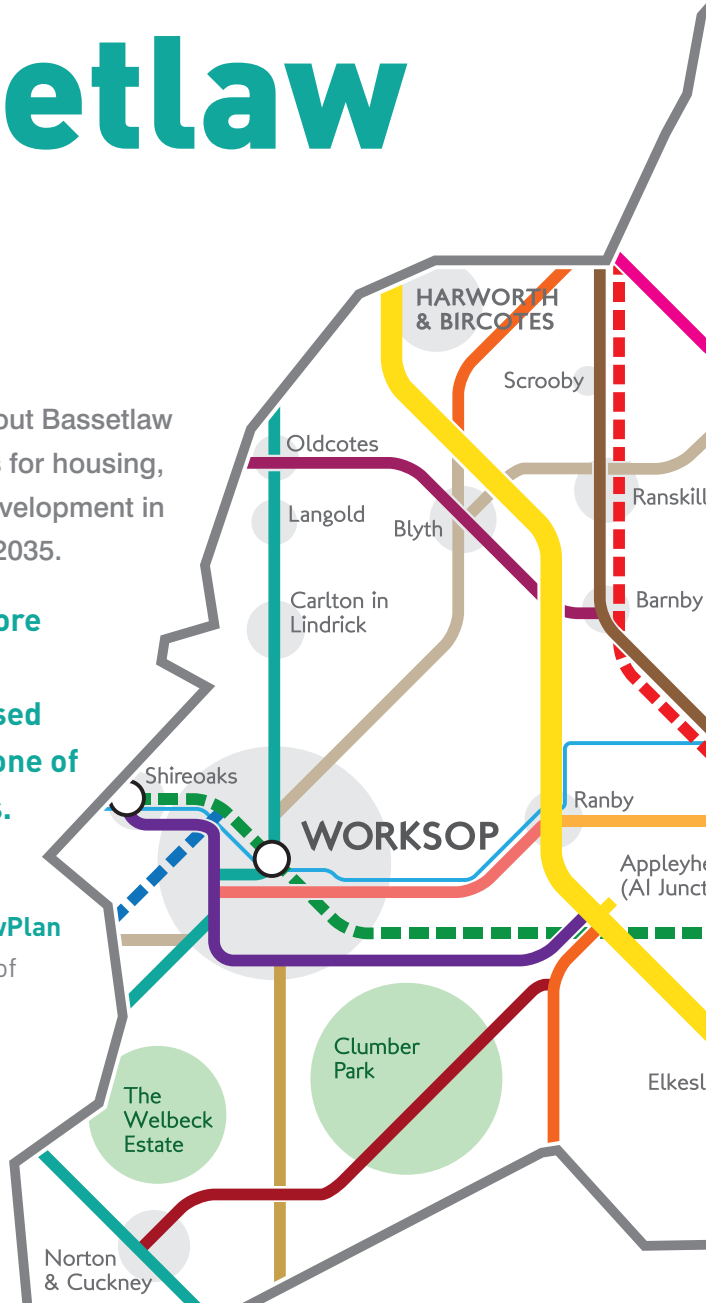

Bassetlaw
DISTRICT COUNCIL
— North Nottinghamshire —

View our Plan at:

Elkesley Primary School

Monday 21st January
17:00 to 20:00

Misterton Methodist Church

Tuesday 22nd January
13:00 to 17:00

Carlton in Lindrick Civic Centre